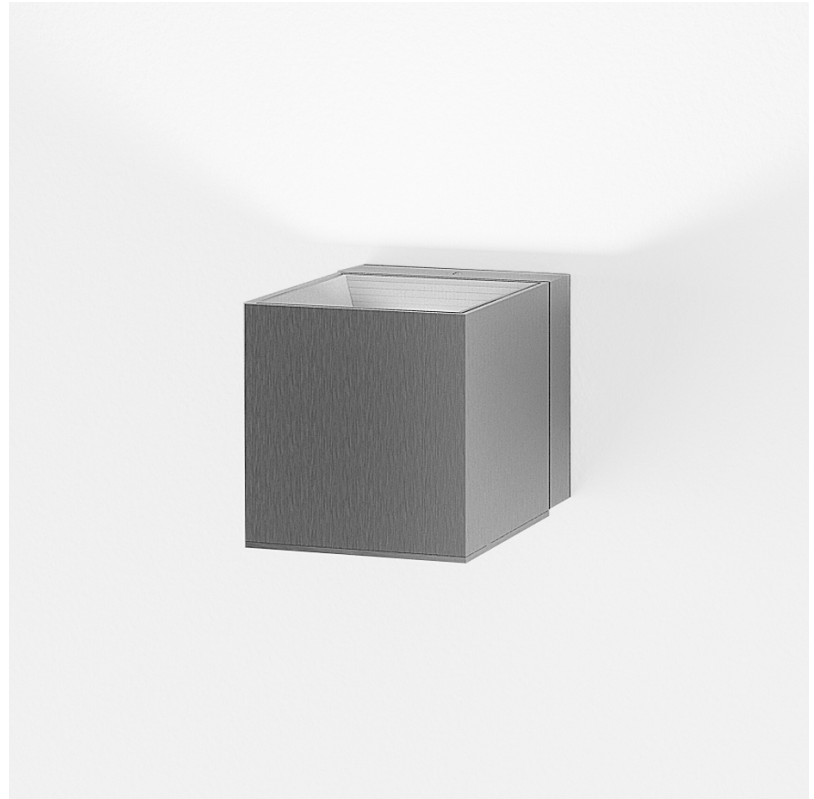

DAU SINGLE SURFACE

D93239-

base number   Finish
Options

PROJECT	_____
TYPE	_____
SPECIFIER	_____
QUANTITY	_____
DATE	_____

1. To build a product code in our configurator select the specify button on the base model # product page
2. To build a manual product code on this datasheet choose from the options listed below in blue font and add the suffix to the base model #

GENERAL

Series: Dau _____
Subseries: Dau Single _____
Brand: Milan _____
Division: Design _____
Mounting Type: Surface _____
Mounting Location: Wall _____
Subcategory: Downlight _____

PHYSICAL

Shape: Cube _____
Length (mm): 80 _____
Length (in): 3 1/8 _____
Height (mm): 80 _____
Depth (mm): 101 _____
Height (in): 3 1/8 _____
Depth (in): 4 _____
Extension (mm): 101 _____
Extension (in): 4 _____
Light Distribution: Direct _____
Fixture Finish: [BAL / MWL / BSL](#) _____
Fixture Material: Extruded Aluminum _____

ELECTRICAL

Lamp Type: LED _____
Input Wattage (W): 7 _____
Dimming: Electronic Low Voltage Dimming _____
Input Voltage (V): 120Vac Direct Line _____

LED

Number of LEDs: 1 _____
Color Temperature (°K): 3000 _____
Max. Delivered Lumen (lm): 665 _____
CRI: >90 CRI _____
Lamp Life (hrs): 50000 _____

OPTICAL

RATINGS AND CERTIFICATIONS

Certified By: Certified for North American Standards _____
IP rating: IP20 _____