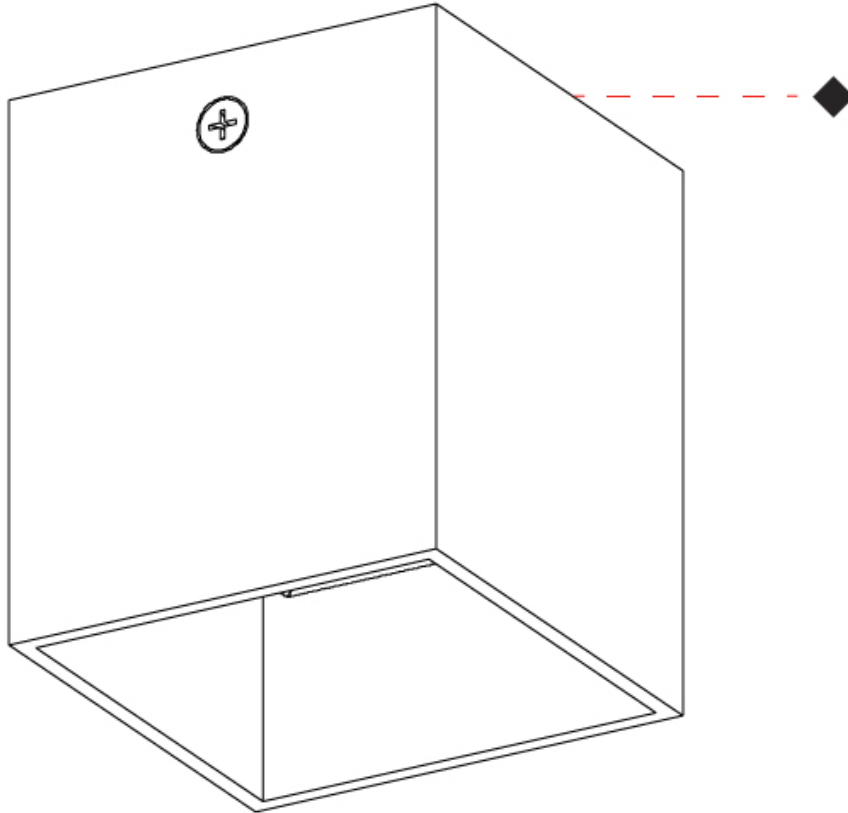

DAU SINGLE SURFACE

D92130R9-

PROJECT	_____
TYPE	_____
SPECIFIER	_____
QUANTITY	_____
DATE	_____

D